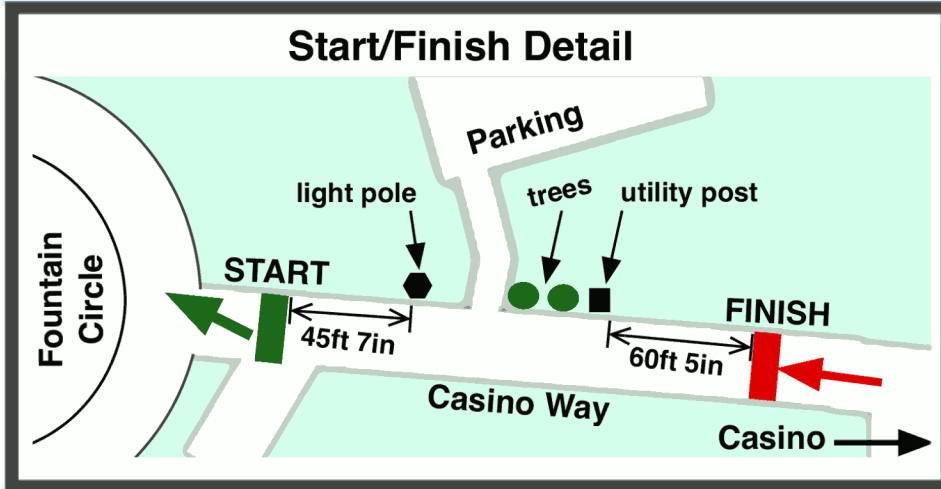

USATF Certificate
MI16063MN

Bell Isle Park 5K

Belle Isle Park
Detroit, MI

Effective Dates
12-NOV-2016 to 31-DEC-2026

LANE RESTRICTIONS
Runners restricted to inside bike lane and adjacent vehicle lane on island perimeter roads (Sunset Dr., The Strand).

Start: Casino Way, 45 feet 7 inches west of the first light pole east of Fountain Dr.

1 Mile: The Strand, 19 feet 5 inches west of the 7th rectangular sewer grate (on north side the road) west of Picnic Way.

2 Mile: Vista Drive, 33 feet 2 inches NW of the sewer grate that is at the NW end of the third set of parking spaces on Vista Dr N of The Strand.

3 Mile: Casino Way, 3 feet 2 inches east of the sewer grate at the NE corner of Belle Isle Casino.

Finish: 60 feet 5 inches east of utility post east of the gated drive to the parking lot to the north.

Measured by Rob French on 8/14/2016
Phone: (734) 645-2547
Email: rwfrenchjr@comcast.net