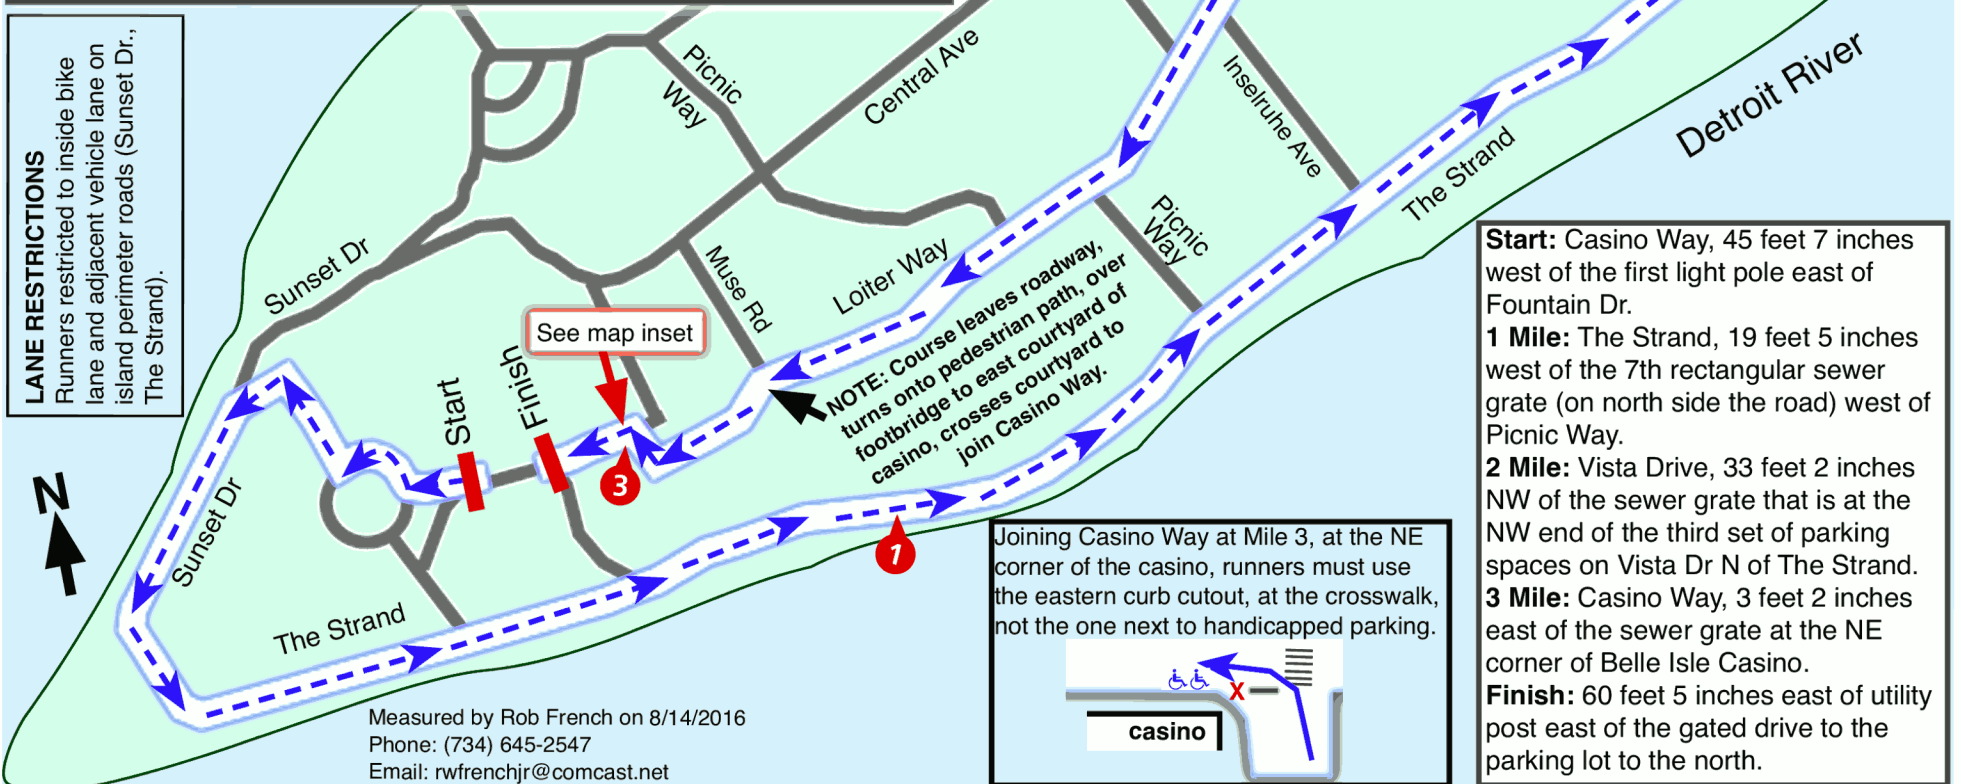

USATF Certificate
MI16063MN

Bell Isle Park 5K

Belle Isle Park
Detroit, MI

Effective Dates
12-NOV-2016 to 31-DEC-2026

LANE RESTRICTIONS
Runners restricted to inside bike lane and adjacent vehicle lane on island perimeter roads (Sunset Dr., The Strand).

Start: Casino Way, 45 feet 7 inches west of the first light pole east of Fountain Dr.

1 Mile: The Strand, 19 feet 5 inches west of the 7th rectangular sewer grate (on north side the road) west of Picnic Way.

2 Mile: Vista Drive, 33 feet 2 inches NW of the sewer grate that is at the NW end of the third set of parking spaces on Vista Dr N of The Strand.

3 Mile: Casino Way, 3 feet 2 inches east of the sewer grate at the NE corner of Belle Isle Casino.

Finish: 60 feet 5 inches east of utility post east of the gated drive to the parking lot to the north.

Measured by Rob French on 8/14/2016
Phone: (734) 645-2547
Email: rwfrenchjr@comcast.net